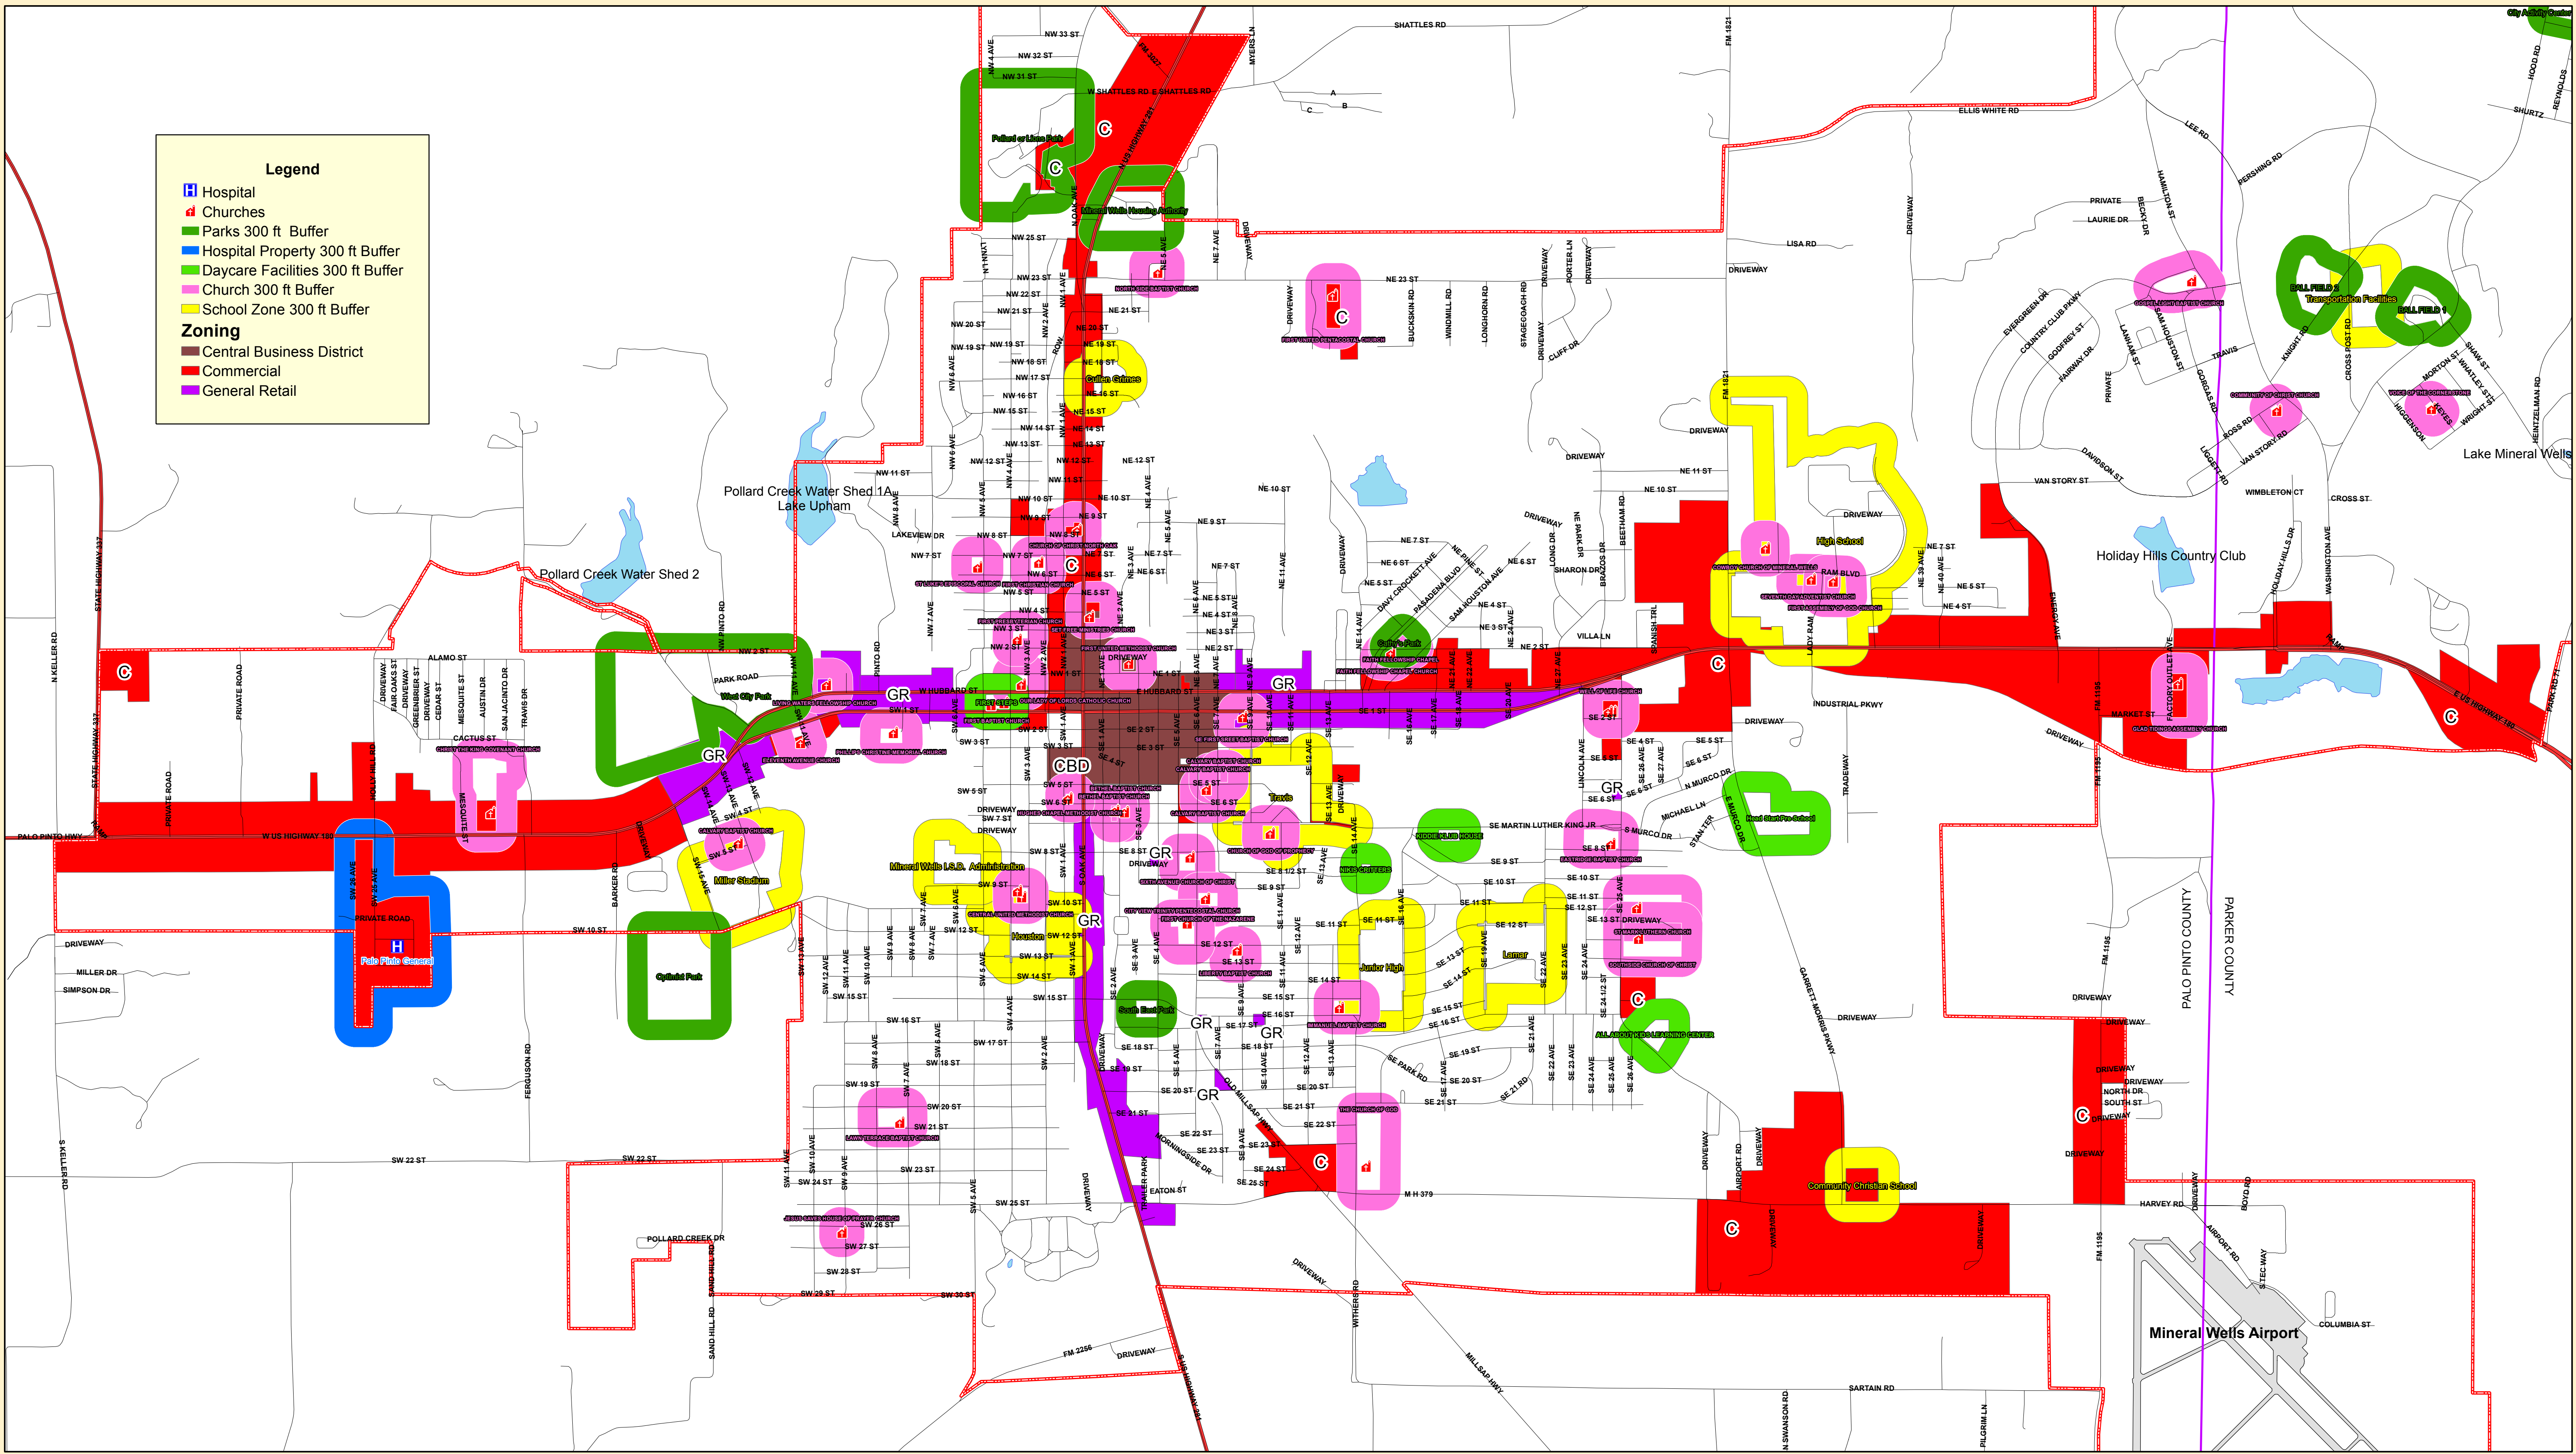

Legend

- Hospital
- Churches
- Parks 300 ft Buffer
- Hospital Property 300 ft Buffer
- Daycare Facilities 300 ft Buffer
- Church 300 ft Buffer
- School Zone 300 ft Buffer

Zoning

- Central Business District
- Commercial
- General Retail

ZONING MAP Ordinance #2012-10

1 inch = 1,105 feet

Date: 06-20-2012
Created by: Martin Buzbee GISS/T