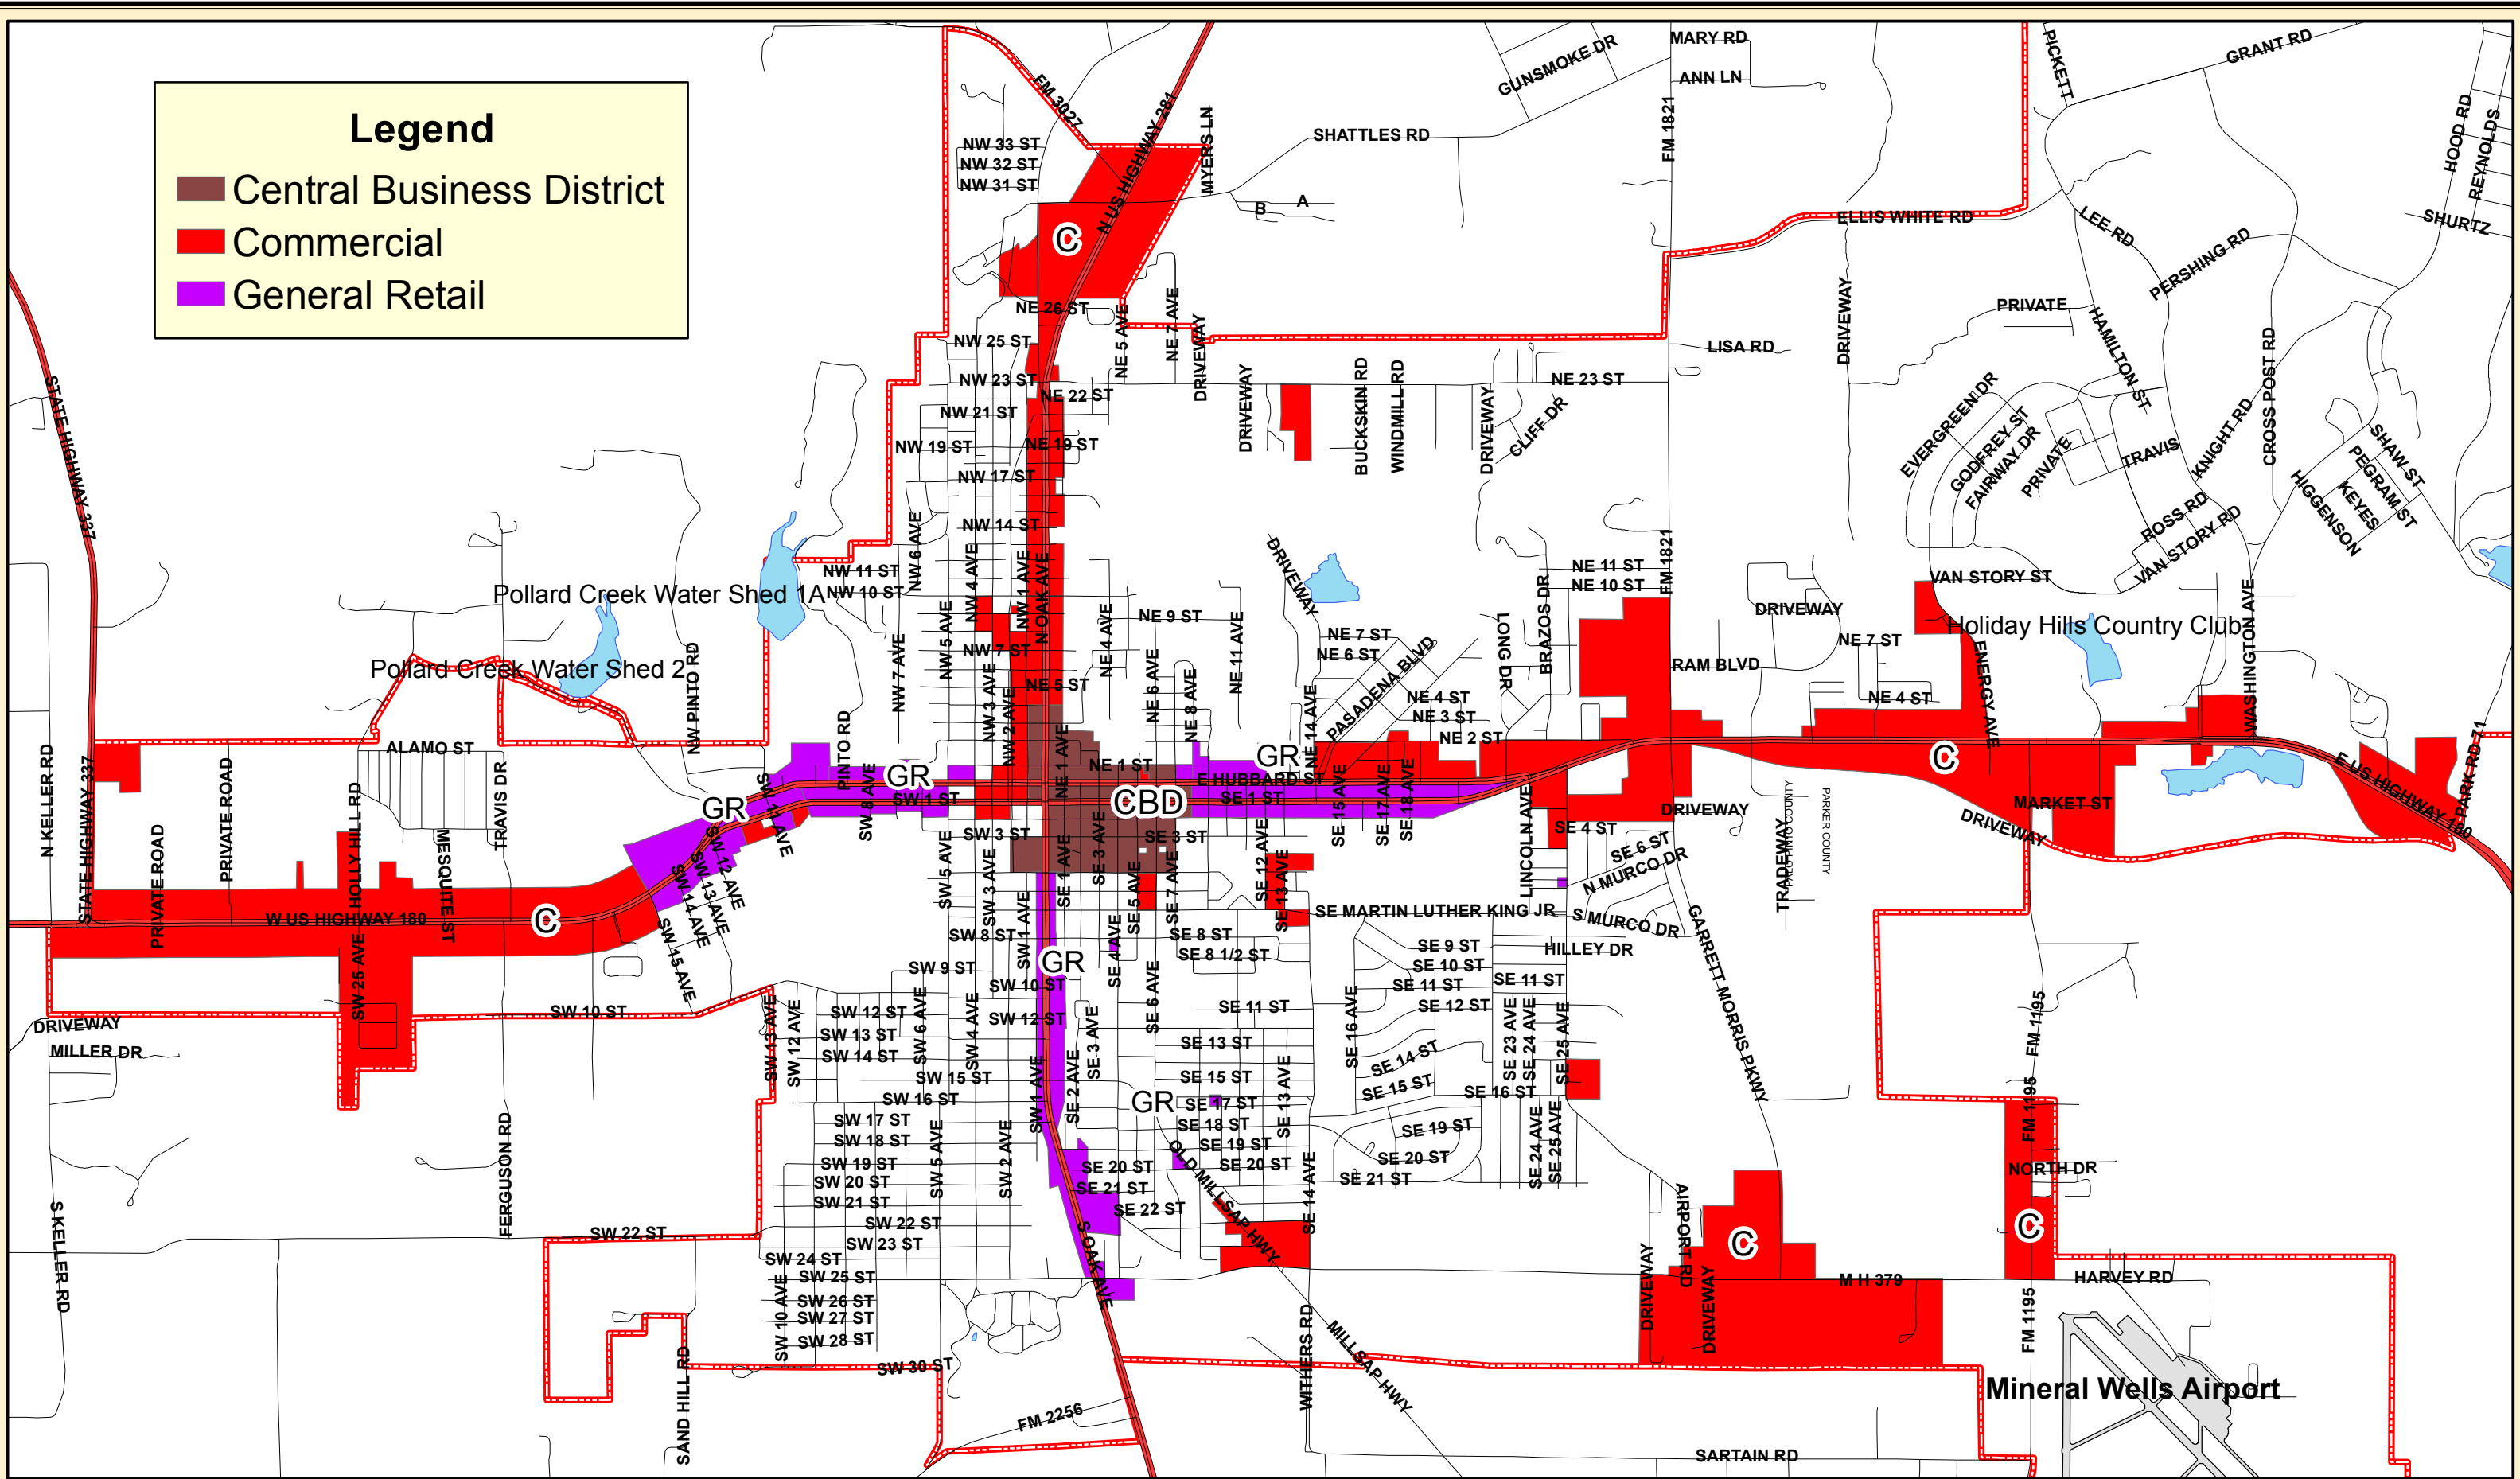

Legend

- Central Business District
- Commercial
- General Retail

ZONING MAP Ordinance #2012-10

1 inch = 2,252 feet

0 1,000 2,000 4,000 Feet

Date: 06-20-2012 Created by: Martin Buzbee GISS/T